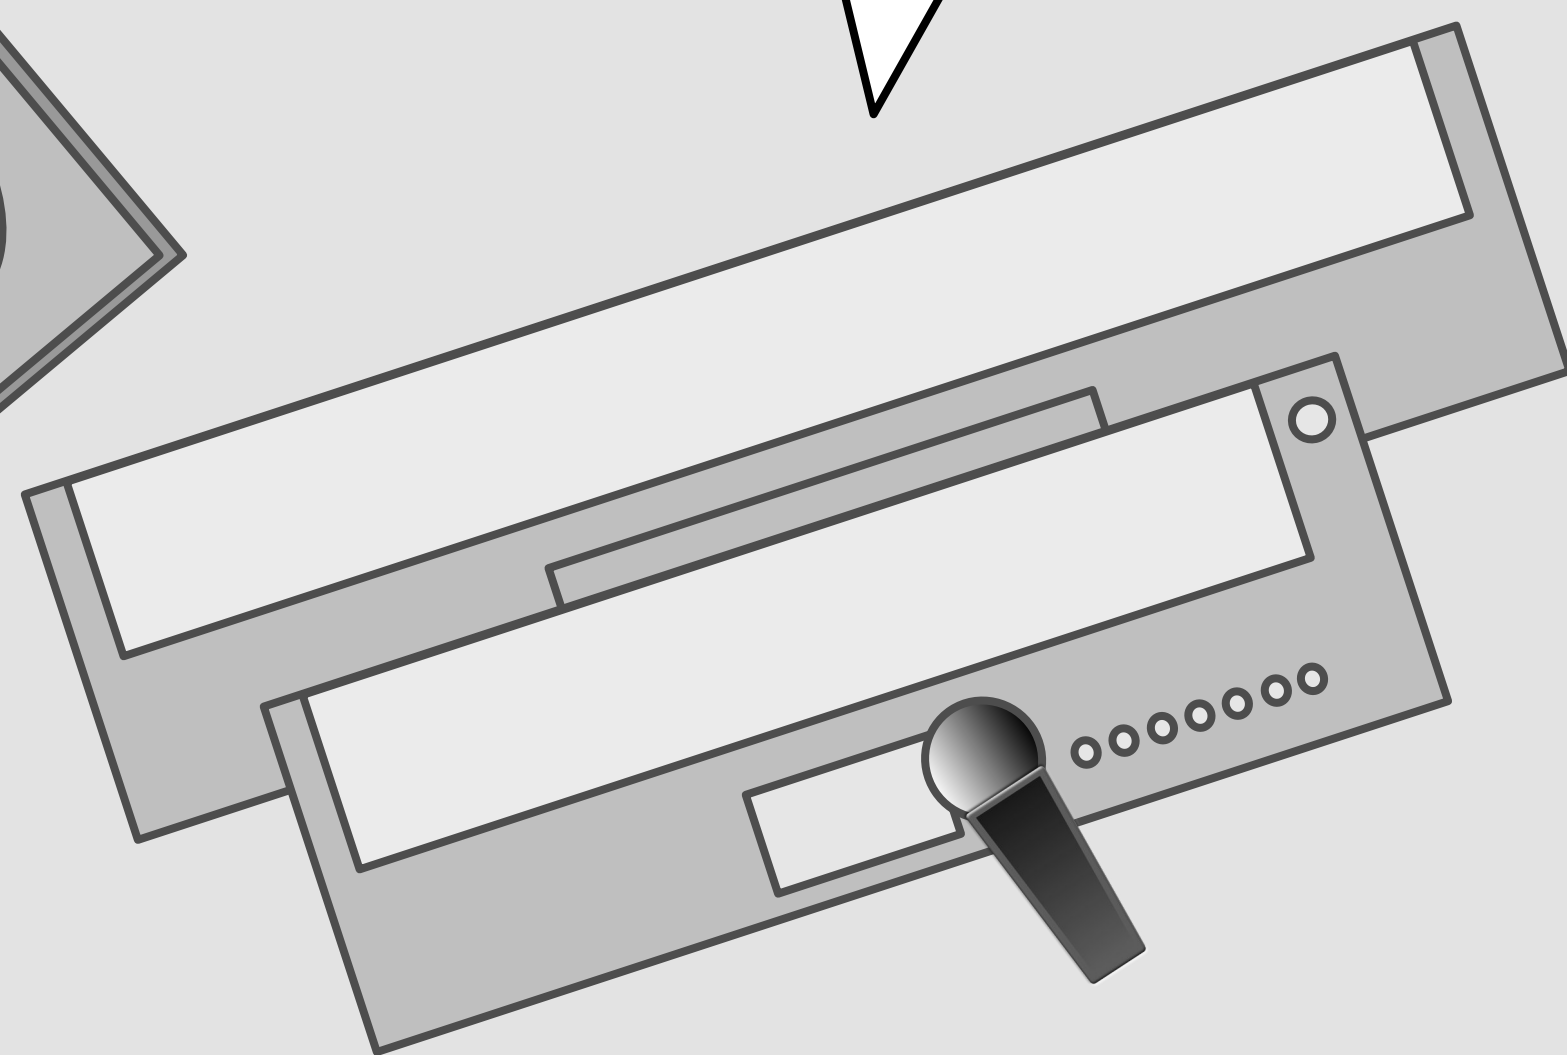

Drums: Hoox

BD, Snare, Floor Tom, HiHat,
Ride, Crash
Monitor 4: BD

Guitar: Vašek

Combo Shure SM57
1x Vocal 4 1x mic
Monitor 6: Vocal 4

Bass: Mira

Combo 1x line XLR
1x Vocal 3 1x mic
Monitor 5: Voc3

Keyboards: Shanny

2x stereo line Keyboards
1x mic Shure Beta 58
Option: 1x line Keytar
Monitor 3: Keyboards,
Vocal Shanny, Lead vocal
60%, Other vocals 50%

Lead Vocal: Martin

1x mic Shure Beta 58
Monitor 1: Lead vocal,
Keyboards 60%

Trumpet: Marek

1x mic FX DiBox
Monitor 3: Trumpet,
Keyboard 40%